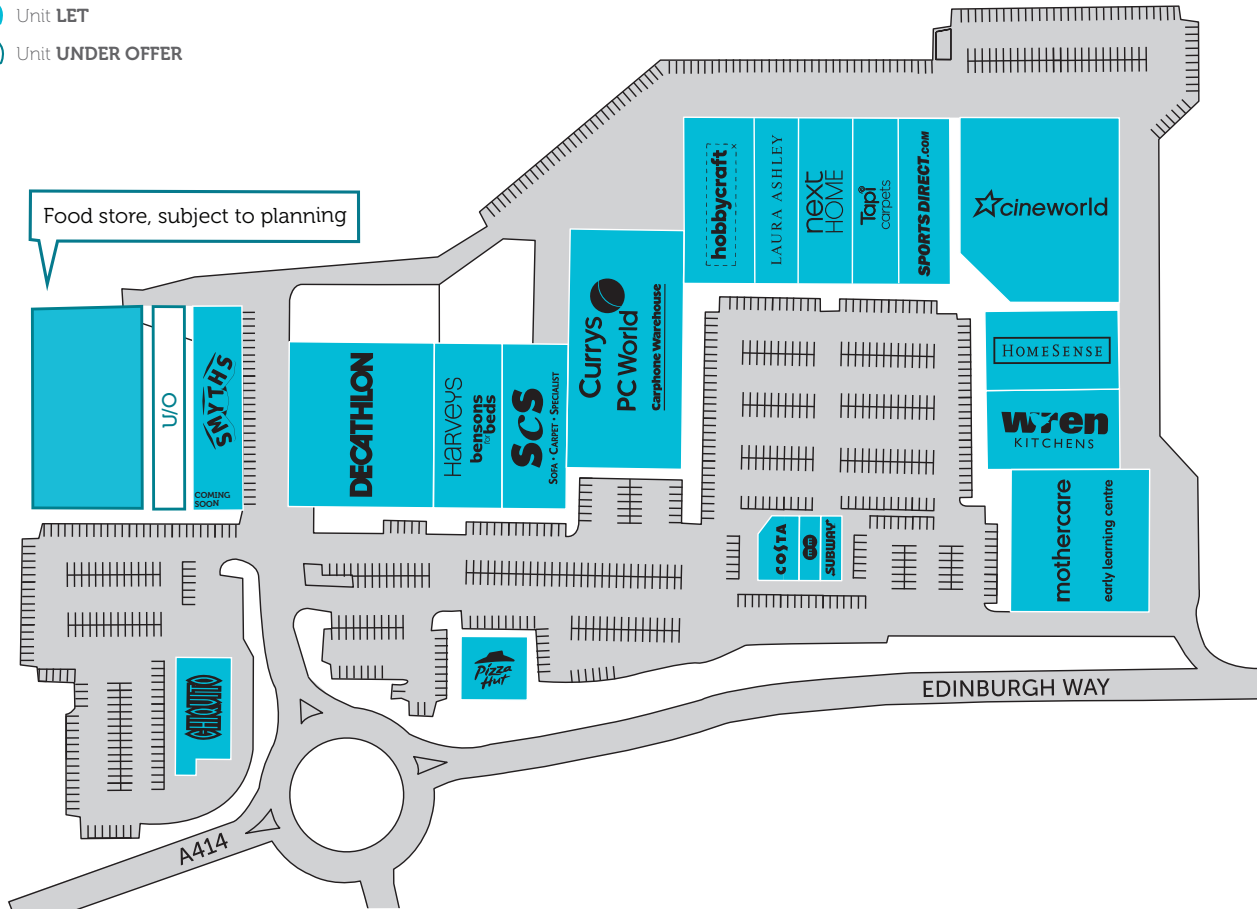

- Unit LET
- Unit UNDER OFFER

- 224,000 sq ft
- 853 spaces
- Restricted A1
- CM20 2DH

Queensgate Centre enjoys a highly accessible position. Just one mile (1.5km) north of Harlow town centre, it is located on Edinburgh Way (A414), giving easy access to Junction 7 of the M11.